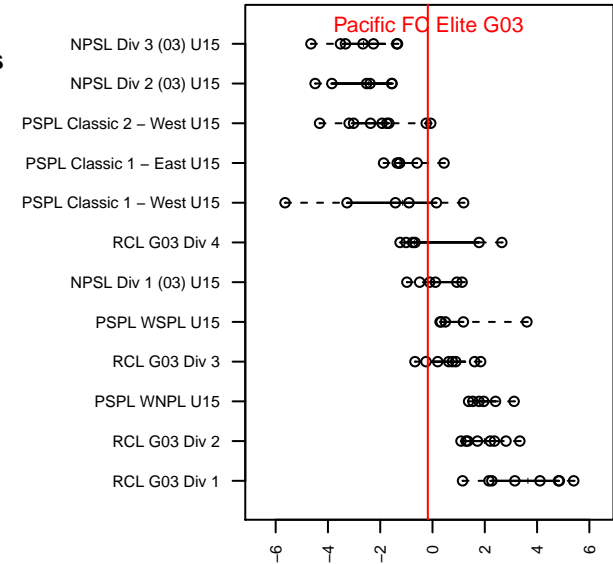

**attack and defense rating
relative to others at age
and all opponents in last 13 months**