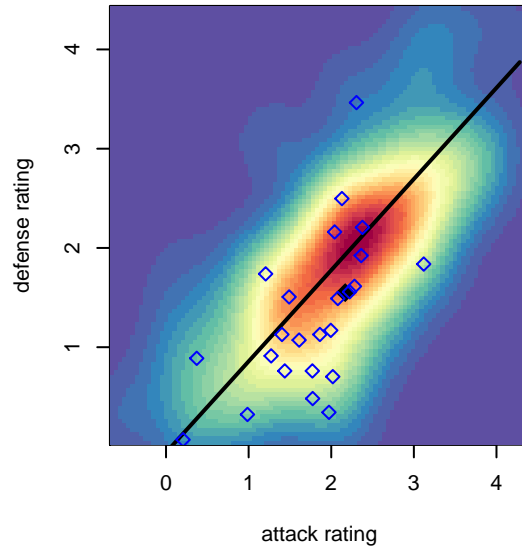

**attack and defense rating
relative to others at age
and all opponents in last 13 months**